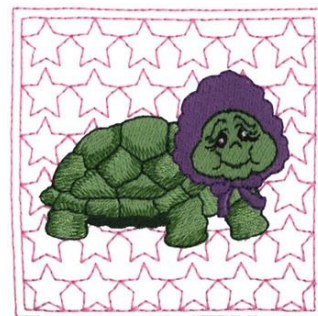

Name: Turtle

SKU: DC01-CH1599

Brand: Dakota Collectibles

Unique Colors: 13 (9 color Stops)

Unique Colors

	Color Name (Color Code)	Manufacturer - Type
	Super White (1001) [No Color Selected]	madeira - rayon
	Dusty Lilac (1263) [No Color Selected]	madeira - rayon
	Crocus (286)	Exquisite - Polyester 1000m

Complete Color Sequence

#		Color Name (Color Code)	Manufacturer - Type
1		Super White (1001) [No Color Selected]	madeira - rayon
2		Super White (1001) [No Color Selected]	madeira - rayon
3		Crocus (286)	Exquisite - Polyester 1000m