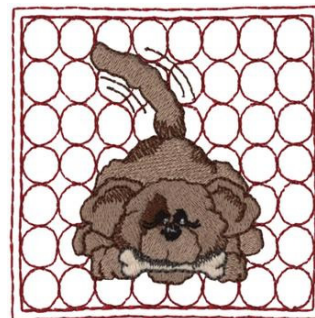

**Name:** Puppy Machine Embroidery Design

**SKU:** DC01-CH1596

**Brand:** Dakota Collectibles

**Unique Colors:** 13 (7 color Stops)

## Unique Colors

	<b>Color Name (Color Code)</b>	<b>Manufacturer - Type</b>
	Super White (1001) [No Color Selected]	madeira - rayon
	Dusty Lilac (1263) [No Color Selected]	madeira - rayon
	Crocus (286)	Exquisite - Polyester 1000m