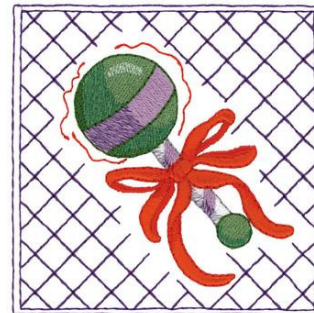

Name: Rattle Quilt Square Machine Embroidery Design

SKU: DC01-CH1580

Brand: Dakota Collectibles

Unique Colors: 13 (11 color Stops)

Unique Colors

	Color Name (Color Code)	Manufacturer - Type
	Super White (1001) [No Color Selected]	madeira - rayon
	Dusty Lilac (1263) [No Color Selected]	madeira - rayon
	Crocus (286)	Exquisite - Polyester 1000m

Complete Color Sequence

#		Color Name (Color Code)	Manufacturer - Type
1		Super White (1001) [No Color Selected]	madeira - rayon
2		Super White (1001) [No Color Selected]	madeira - rayon
3		Crocus (286)	Exquisite - Polyester 1000m