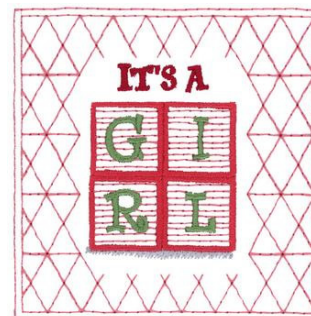

**Name:** Its A Girl Quilt Square Machine Embroidery Design

**SKU:** DC01-CH1571

**Brand:** Dakota Collectibles

**Unique Colors:** 13 (6 color Stops)