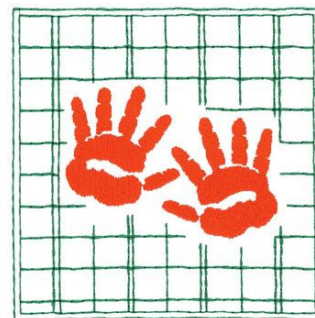

Name: Handprints Quilt Square Machine Embroidery Design

SKU: DC01-CH1570

Brand: Dakota Collectibles

Unique Colors: 13 (2 color Stops)

Unique Colors

	Color Name (Color Code)	Manufacturer - Type
	Super White (1001) [No Color Selected]	madeira - rayon
	Dusty Lilac (1263) [No Color Selected]	madeira - rayon
	Crocus (286)	Exquisite - Polyester 1000m

Complete Color Sequence

#		Color Name (Color Code)	Manufacturer - Type
1		Super White (1001) [No Color Selected]	madeira - rayon
2		Super White (1001) [No Color Selected]	madeira - rayon
3		Crocus (286)	Exquisite - Polyester 1000m