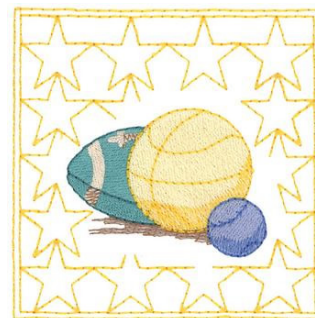

Name: Sport Quilt Square Machine Embroidery Design

SKU: DC01-CH1561

Brand: Dakota Collectibles

Unique Colors: 13 (9 color Stops)

Unique Colors

	Color Name (Color Code)	Manufacturer - Type
	Super White (1001) [No Color Selected]	madeira - rayon
	Dusty Lilac (1263) [No Color Selected]	madeira - rayon
	Crocus (286)	Exquisite - Polyester 1000m

Complete Color Sequence

#		Color Name (Color Code)	Manufacturer - Type
1		Super White (1001) [No Color Selected]	madeira - rayon
2		Super White (1001) [No Color Selected]	madeira - rayon
3		Crocus (286)	Exquisite - Polyester 1000m