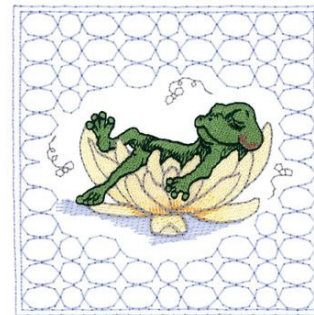

Name: Froggy Quilt Square Machine Embroidery Design

SKU: DC01-CH1557

Brand: Dakota Collectibles

Unique Colors: 13 (9 color Stops)

Unique Colors

	Color Name (Color Code)	Manufacturer - Type
	Super White (1001) [No Color Selected]	madeira - rayon
	Dusty Lilac (1263) [No Color Selected]	madeira - rayon
	Crocus (286)	Exquisite - Polyester 1000m

Complete Color Sequence

#		Color Name (Color Code)	Manufacturer - Type
1		Super White (1001) [No Color Selected]	madeira - rayon
2		Super White (1001) [No Color Selected]	madeira - rayon
3		Crocus (286)	Exquisite - Polyester 1000m