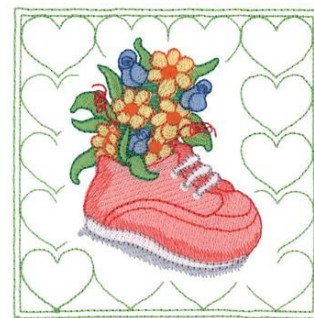

Name: Baby Shoe Quilt Square Machine
Embroidery Design

SKU: DC01-CH1555

Brand: Dakota Collectibles

Unique Colors: 13 (17 color Stops)

Unique Colors

	Color Name (Color Code)	Manufacturer - Type
	Super White (1001) [No Color Selected]	madeira - rayon
	Dusty Lilac (1263) [No Color Selected]	madeira - rayon
	Crocus (286)	Exquisite - Polyester 1000m

Complete Color Sequence

#		Color Name (Color Code)	Manufacturer - Type
1		Super White (1001) [No Color Selected]	madeira - rayon
2		Super White (1001) [No Color Selected]	madeira - rayon
3		Crocus (286)	Exquisite - Polyester 1000m