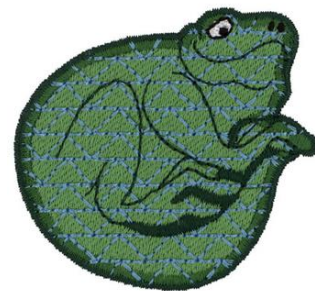

Name: Lizard Machine Embroidery Design

SKU: DC01-CH1477

Brand: Dakota Collectibles

Unique Colors: 13 (6 color Stops)

Unique Colors

	Color Name (Color Code)	Manufacturer - Type
	Super White (1001) [No Color Selected]	madeira - rayon
	Dusty Lilac (1263) [No Color Selected]	madeira - rayon
	Crocus (286)	Exquisite - Polyester 1000m

Complete Color Sequence

#		Color Name (Color Code)	Manufacturer - Type
1		Super White (1001) [No Color Selected]	madeira - rayon
2		Super White (1001) [No Color Selected]	madeira - rayon
3		Crocus (286)	Exquisite - Polyester 1000m