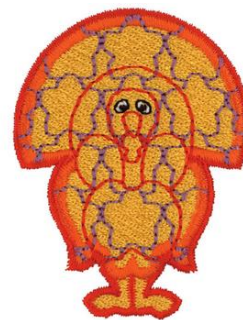

Name: Turkey Machine Embroidery Design

SKU: DC01-CH1468

Brand: Dakota Collectibles

Unique Colors: 13 (6 color Stops)

Unique Colors

	Color Name (Color Code)	Manufacturer - Type
	Super White (1001) [No Color Selected]	madeira - rayon
	Dusty Lilac (1263) [No Color Selected]	madeira - rayon
	Crocus (286)	Exquisite - Polyester 1000m

Complete Color Sequence

#		Color Name (Color Code)	Manufacturer - Type
1		Super White (1001) [No Color Selected]	madeira - rayon
2		Super White (1001) [No Color Selected]	madeira - rayon
3		Crocus (286)	Exquisite - Polyester 1000m