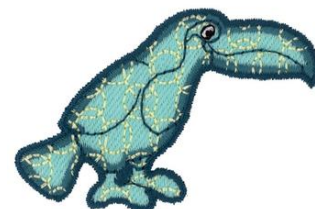

Name: Toucan Machine Embroidery Design

SKU: DC01-CH1463

Brand: Dakota Collectibles

Unique Colors: 13 (6 color Stops)

Unique Colors

	Color Name (Color Code)	Manufacturer - Type
	Super White (1001) [No Color Selected]	madeira - rayon
	Dusty Lilac (1263) [No Color Selected]	madeira - rayon
	Crocus (286)	Exquisite - Polyester 1000m

Complete Color Sequence

#		Color Name (Color Code)	Manufacturer - Type
1		Super White (1001) [No Color Selected]	madeira - rayon
2		Super White (1001) [No Color Selected]	madeira - rayon
3		Crocus (286)	Exquisite - Polyester 1000m