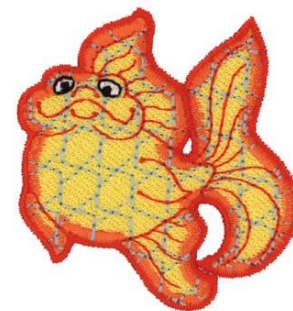

Name: Goldfish Machine Embroidery Design

SKU: DC01-CH1456

Brand: Dakota Collectibles

Unique Colors: 13 (6 color Stops)

Unique Colors

	Color Name (Color Code)	Manufacturer - Type
	Super White (1001) [No Color Selected]	madeira - rayon
	Dusty Lilac (1263) [No Color Selected]	madeira - rayon
	Crocus (286)	Exquisite - Polyester 1000m

Complete Color Sequence

#		Color Name (Color Code)	Manufacturer - Type
1		Super White (1001) [No Color Selected]	madeira - rayon
2		Super White (1001) [No Color Selected]	madeira - rayon
3		Crocus (286)	Exquisite - Polyester 1000m