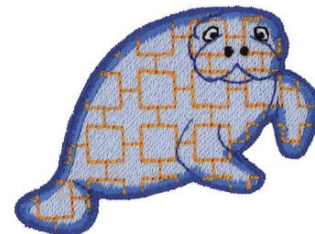

**Name:** Manatee Machine Embroidery Design

**SKU:** DC01-CH1453

**Brand:** Dakota Collectibles

**Unique Colors:** 13 (6 color Stops)

## Unique Colors

	<b>Color Name (Color Code)</b>	<b>Manufacturer - Type</b>
	Super White (1001) [No Color Selected]	madeira - rayon
	Dusty Lilac (1263) [No Color Selected]	madeira - rayon
	Crocus (286)	Exquisite - Polyester 1000m