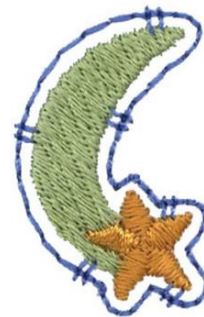

Name: Moon & Star Patch Machine Embroidery Design

SKU: DC01-CH1446

Brand: Dakota Collectibles

Unique Colors: 13 (3 color Stops)

Unique Colors

	Color Name (Color Code)	Manufacturer - Type
	Super White (1001) [No Color Selected]	madeira - rayon
	Dusty Lilac (1263) [No Color Selected]	madeira - rayon
	Crocus (286)	Exquisite - Polyester 1000m

Complete Color Sequence

#		Color Name (Color Code)	Manufacturer - Type
1		Super White (1001) [No Color Selected]	madeira - rayon
2		Super White (1001) [No Color Selected]	madeira - rayon
3		Crocus (286)	Exquisite - Polyester 1000m