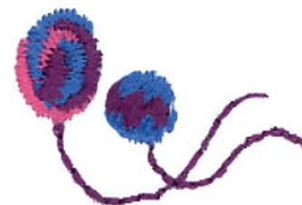

**Name:** Balloons Machine Embroidery Design

**SKU:** DC01-CH1359

**Brand:** Dakota Collectibles

**Unique Colors:** 13 (3 color Stops)

## Unique Colors

	<b>Color Name (Color Code)</b>	<b>Manufacturer - Type</b>
	Super White (1001) [No Color Selected]	madeira - rayon
	Dusty Lilac (1263) [No Color Selected]	madeira - rayon
	Crocus (286)	Exquisite - Polyester 1000m

# Complete Color Sequence

#		Color Name (Color Code)	Manufacturer - Type
1		Super White (1001) [No Color Selected]	madeira - rayon
2		Super White (1001) [No Color Selected]	madeira - rayon
3		Crocus (286)	Exquisite - Polyester 1000m