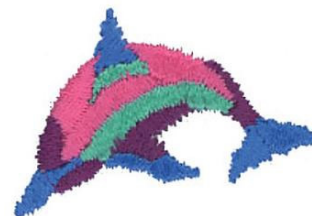

Name: Dolphin Machine Embroidery Design

SKU: DC01-CH1356

Brand: Dakota Collectibles

Unique Colors: 13 (4 color Stops)

Unique Colors

	Color Name (Color Code)	Manufacturer - Type
	Super White (1001) [No Color Selected]	madeira - rayon
	Dusty Lilac (1263) [No Color Selected]	madeira - rayon
	Crocus (286)	Exquisite - Polyester 1000m

Complete Color Sequence

#		Color Name (Color Code)	Manufacturer - Type
1		Super White (1001) [No Color Selected]	madeira - rayon
2		Super White (1001) [No Color Selected]	madeira - rayon
3		Crocus (286)	Exquisite - Polyester 1000m