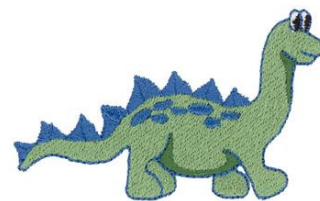

Name: Dinosaur Machine Embroidery Design

SKU: DC01-CH1303

Brand: Dakota Collectibles

Unique Colors: 13 (5 color Stops)

Unique Colors

	Color Name (Color Code)	Manufacturer - Type
	Super White (1001) [No Color Selected]	madeira - rayon
	Dusty Lilac (1263) [No Color Selected]	madeira - rayon
	Crocus (286)	Exquisite - Polyester 1000m

Complete Color Sequence

#		Color Name (Color Code)	Manufacturer - Type
1		Super White (1001) [No Color Selected]	madeira - rayon
2		Super White (1001) [No Color Selected]	madeira - rayon
3		Crocus (286)	Exquisite - Polyester 1000m