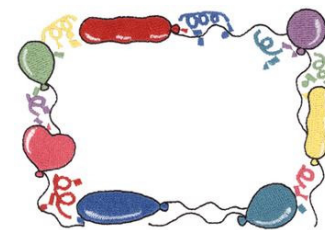

**Name:** Balloon Border Machine Embroidery Design

**SKU:** DC01-CH1213

**Brand:** Dakota Collectibles

**Unique Colors:** 13 (9 color Stops)

## Unique Colors

	<b>Color Name (Color Code)</b>	<b>Manufacturer - Type</b>
	Super White (1001) [No Color Selected]	madeira - rayon
	Dusty Lilac (1263) [No Color Selected]	madeira - rayon
	Crocus (286)	Exquisite - Polyester 1000m

# Complete Color Sequence

#		Color Name (Color Code)	Manufacturer - Type
1		Super White (1001) [No Color Selected]	madeira - rayon
2		Super White (1001) [No Color Selected]	madeira - rayon
3		Crocus (286)	Exquisite - Polyester 1000m