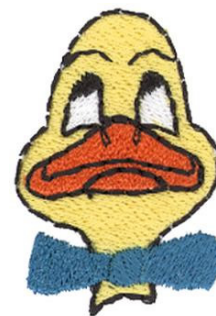

Name: Duck Machine Embroidery Design

SKU: DC01-CH1198

Brand: Dakota Collectibles

Unique Colors: 13 (5 color Stops)

Unique Colors

	Color Name (Color Code)	Manufacturer - Type
	Super White (1001) [No Color Selected]	madeira - rayon
	Dusty Lilac (1263) [No Color Selected]	madeira - rayon
	Crocus (286)	Exquisite - Polyester 1000m

Complete Color Sequence

#		Color Name (Color Code)	Manufacturer - Type
1		Super White (1001) [No Color Selected]	madeira - rayon
2		Super White (1001) [No Color Selected]	madeira - rayon
3		Crocus (286)	Exquisite - Polyester 1000m