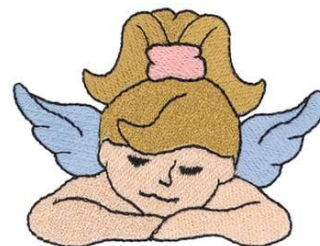

Name: Girl Angel Machine Embroidery Design

SKU: DC01-CH1171

Brand: Dakota Collectibles

Unique Colors: 13 (5 color Stops)

Unique Colors

	Color Name (Color Code)	Manufacturer - Type
	Super White (1001) [No Color Selected]	madeira - rayon
	Dusty Lilac (1263) [No Color Selected]	madeira - rayon
	Crocus (286)	Exquisite - Polyester 1000m