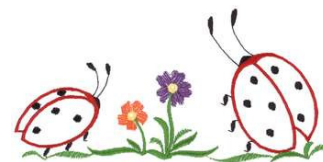

Name: Ladybugs Machine Embroidery Design

SKU: DC01-CH1128

Brand: Dakota Collectibles

Unique Colors: 13 (6 color Stops)

Unique Colors

	Color Name (Color Code)	Manufacturer - Type
	Super White (1001) [No Color Selected]	madeira - rayon
	Dusty Lilac (1263) [No Color Selected]	madeira - rayon
	Crocus (286)	Exquisite - Polyester 1000m