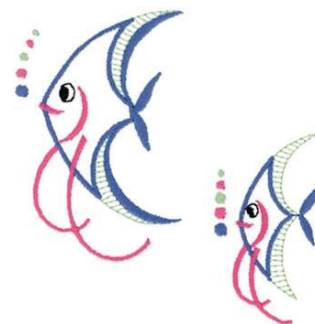

Name: Angel Fish Machine Embroidery Design

SKU: DC01-CH1127

Brand: Dakota Collectibles

Unique Colors: 13 (4 color Stops)

Unique Colors

	Color Name (Color Code)	Manufacturer - Type
	Super White (1001) [No Color Selected]	madeira - rayon
	Dusty Lilac (1263) [No Color Selected]	madeira - rayon
	Crocus (286)	Exquisite - Polyester 1000m

Complete Color Sequence

#		Color Name (Color Code)	Manufacturer - Type
1		Super White (1001) [No Color Selected]	madeira - rayon
2		Super White (1001) [No Color Selected]	madeira - rayon
3		Crocus (286)	Exquisite - Polyester 1000m