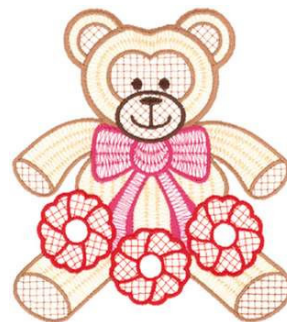

Name: Teddy Bear Machine Embroidery Design

SKU: DC01-CH1018

Brand: Dakota Collectibles

Unique Colors: 13 (6 color Stops)

Unique Colors

	Color Name (Color Code)	Manufacturer - Type
	Super White (1001) [No Color Selected]	madeira - rayon
	Dusty Lilac (1263) [No Color Selected]	madeira - rayon
	Crocus (286)	Exquisite - Polyester 1000m

Complete Color Sequence

#		Color Name (Color Code)	Manufacturer - Type
1		Super White (1001) [No Color Selected]	madeira - rayon
2		Super White (1001) [No Color Selected]	madeira - rayon
3		Crocus (286)	Exquisite - Polyester 1000m