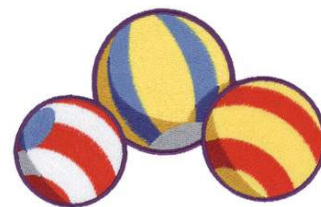

**Name:** Beach Balls Machine Embroidery Design

**SKU:** DC01-CH1001

**Brand:** Dakota Collectibles

**Unique Colors:** 13 (9 color Stops)

## Unique Colors

	<b>Color Name (Color Code)</b>	<b>Manufacturer - Type</b>
	Super White (1001) [No Color Selected]	madeira - rayon
	Dusty Lilac (1263) [No Color Selected]	madeira - rayon
	Crocus (286)	Exquisite - Polyester 1000m

# Complete Color Sequence

#		Color Name (Color Code)	Manufacturer - Type
1		Super White (1001) [No Color Selected]	madeira - rayon
2		Super White (1001) [No Color Selected]	madeira - rayon
3		Crocus (286)	Exquisite - Polyester 1000m