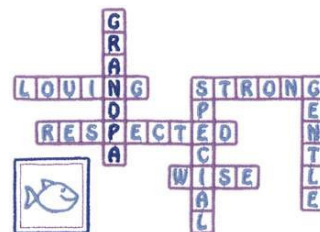

Name: Grandpa Crossword Machine Embroidery Design

SKU: DC01-CH0997

Brand: Dakota Collectibles

Unique Colors: 13 (3 color Stops)

Unique Colors

	Color Name (Color Code)	Manufacturer - Type
	Super White (1001) [No Color Selected]	madeira - rayon
	Dusty Lilac (1263) [No Color Selected]	madeira - rayon
	Crocus (286)	Exquisite - Polyester 1000m