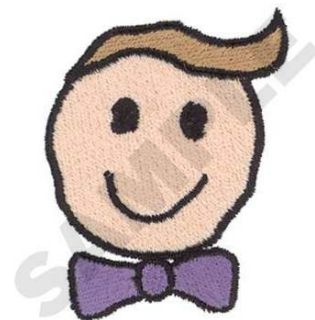

Name: Dad Machine Embroidery Design

SKU: DC01-CH0987

Brand: Dakota Collectibles

Unique Colors: 13 (4 color Stops)

Unique Colors

	Color Name (Color Code)	Manufacturer - Type
	Super White (1001) [No Color Selected]	madeira - rayon
	Dusty Lilac (1263) [No Color Selected]	madeira - rayon
	Crocus (286)	Exquisite - Polyester 1000m

Complete Color Sequence

#		Color Name (Color Code)	Manufacturer - Type
1		Super White (1001) [No Color Selected]	madeira - rayon
2		Super White (1001) [No Color Selected]	madeira - rayon
3		Crocus (286)	Exquisite - Polyester 1000m