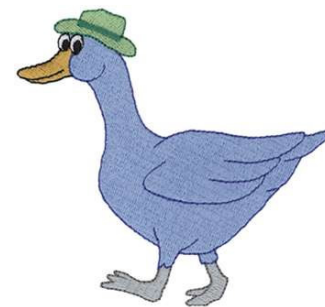

Name: Goose Machine Embroidery Design

SKU: DC01-CH0982

Brand: Dakota Collectibles

Unique Colors: 13 (9 color Stops)

Unique Colors

	Color Name (Color Code)	Manufacturer - Type
	Super White (1001) [No Color Selected]	madeira - rayon
	Dusty Lilac (1263) [No Color Selected]	madeira - rayon
	Crocus (286)	Exquisite - Polyester 1000m

Complete Color Sequence

#		Color Name (Color Code)	Manufacturer - Type
1		Super White (1001) [No Color Selected]	madeira - rayon
2		Super White (1001) [No Color Selected]	madeira - rayon
3		Crocus (286)	Exquisite - Polyester 1000m