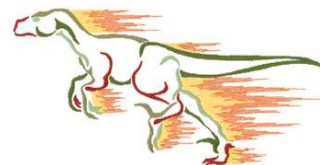

Name: Dinosaur Outline Machine Embroidery Design

SKU: DC01-CH0901

Brand: Dakota Collectibles

Unique Colors: 13 (6 color Stops)

Unique Colors

	Color Name (Color Code)	Manufacturer - Type
	Super White (1001) [No Color Selected]	madeira - rayon
	Dusty Lilac (1263) [No Color Selected]	madeira - rayon
	Crocus (286)	Exquisite - Polyester 1000m