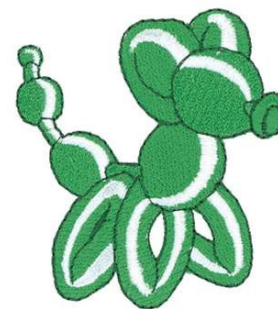

Name: Balloon Dog Machine Embroidery Design

SKU: DC01-CH0765

Brand: Dakota Collectibles

Unique Colors: 13 (3 color Stops)

Unique Colors

	Color Name (Color Code)	Manufacturer - Type
	Super White (1001) [No Color Selected]	madeira - rayon
	Dusty Lilac (1263) [No Color Selected]	madeira - rayon
	Crocus (286)	Exquisite - Polyester 1000m

Complete Color Sequence

#		Color Name (Color Code)	Manufacturer - Type
1		Super White (1001) [No Color Selected]	madeira - rayon
2		Super White (1001) [No Color Selected]	madeira - rayon
3		Crocus (286)	Exquisite - Polyester 1000m