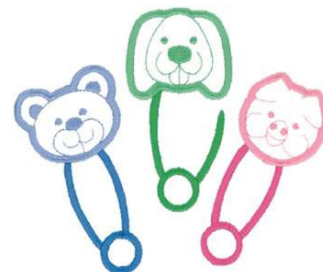

Name: Animal Safety Pins Machine Embroidery Design

SKU: DC01-CH0681

Brand: Dakota Collectibles

Unique Colors: 13 (6 color Stops)

Unique Colors

	Color Name (Color Code)	Manufacturer - Type
	Super White (1001) [No Color Selected]	madeira - rayon
	Dusty Lilac (1263) [No Color Selected]	madeira - rayon
	Crocus (286)	Exquisite - Polyester 1000m

Complete Color Sequence

#		Color Name (Color Code)	Manufacturer - Type
1		Super White (1001) [No Color Selected]	madeira - rayon
2		Super White (1001) [No Color Selected]	madeira - rayon
3		Crocus (286)	Exquisite - Polyester 1000m