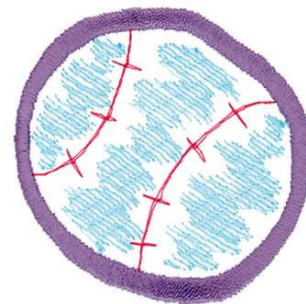

Name: Baseball Outline Machine Embroidery Design

SKU: DC01-CH0674

Brand: Dakota Collectibles

Unique Colors: 13 (3 color Stops)

Unique Colors

	Color Name (Color Code)	Manufacturer - Type
	Super White (1001) [No Color Selected]	madeira - rayon
	Dusty Lilac (1263) [No Color Selected]	madeira - rayon
	Crocus (286)	Exquisite - Polyester 1000m

Complete Color Sequence

#		Color Name (Color Code)	Manufacturer - Type
1		Super White (1001) [No Color Selected]	madeira - rayon
2		Super White (1001) [No Color Selected]	madeira - rayon
3		Crocus (286)	Exquisite - Polyester 1000m