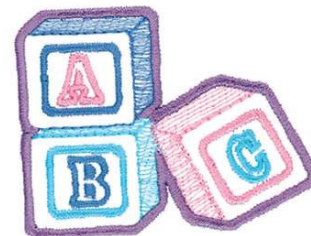

**Name:** Baby Blocks Outline Machine Embroidery Design

**SKU:** DC01-CH0660

**Brand:** Dakota Collectibles

**Unique Colors:** 13 (4 color Stops)

## Unique Colors

	<b>Color Name (Color Code)</b>	<b>Manufacturer - Type</b>
	Super White (1001) [No Color Selected]	madeira - rayon
	Dusty Lilac (1263) [No Color Selected]	madeira - rayon
	Crocus (286)	Exquisite - Polyester 1000m