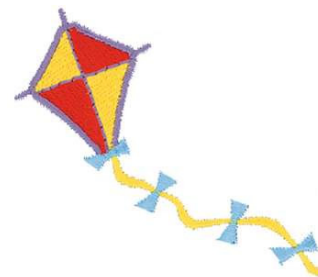

**Name:** Kite Machine Embroidery Design

**SKU:** DC01-CH0585

**Brand:** Dakota Collectibles

**Unique Colors:** 13 (4 color Stops)

## Unique Colors

	<b>Color Name (Color Code)</b>	<b>Manufacturer - Type</b>
	Super White (1001) [No Color Selected]	madeira - rayon
	Dusty Lilac (1263) [No Color Selected]	madeira - rayon
	Crocus (286)	Exquisite - Polyester 1000m

# Complete Color Sequence

#		Color Name (Color Code)	Manufacturer - Type
1		Super White (1001) [No Color Selected]	madeira - rayon
2		Super White (1001) [No Color Selected]	madeira - rayon
3		Crocus (286)	Exquisite - Polyester 1000m