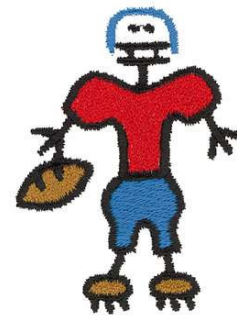

**Name:** Football Player Machine Embroidery Design

**SKU:** DC01-CH0555

**Brand:** Dakota Collectibles

**Unique Colors:** 13 (4 color Stops)