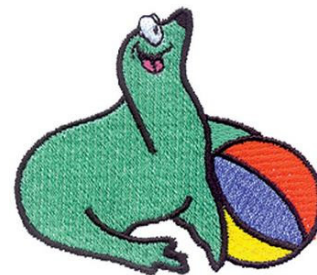

Name: Seal & Beach Ball Machine Embroidery Design

SKU: DC01-CH0444

Brand: Dakota Collectibles

Unique Colors: 13 (7 color Stops)

Unique Colors

	Color Name (Color Code)	Manufacturer - Type
	Super White (1001) [No Color Selected]	madeira - rayon
	Dusty Lilac (1263) [No Color Selected]	madeira - rayon
	Crocus (286)	Exquisite - Polyester 1000m

Complete Color Sequence

#		Color Name (Color Code)	Manufacturer - Type
1		Super White (1001) [No Color Selected]	madeira - rayon
2		Super White (1001) [No Color Selected]	madeira - rayon
3		Crocus (286)	Exquisite - Polyester 1000m