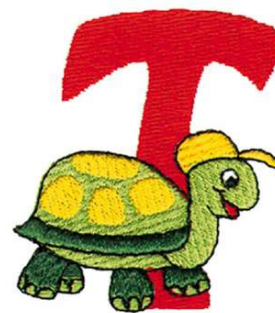

Name: T Turtle Machine Embroidery Design

SKU: DC01-CH0222

Brand: Dakota Collectibles

Unique Colors: 13 (7 color Stops)

Unique Colors

	Color Name (Color Code)	Manufacturer - Type
	Super White (1001) [No Color Selected]	madeira - rayon
	Dusty Lilac (1263) [No Color Selected]	madeira - rayon
	Crocus (286)	Exquisite - Polyester 1000m