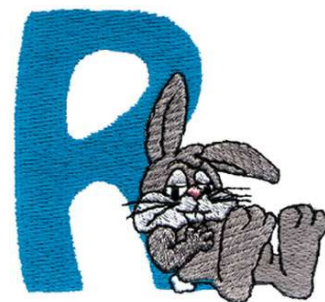

Name: R-Rabbit Machine Embroidery Design

SKU: DC01-CH0220

Brand: Dakota Collectibles

Unique Colors: 13 (6 color Stops)

Unique Colors

	Color Name (Color Code)	Manufacturer - Type
	Super White (1001) [No Color Selected]	madeira - rayon
	Dusty Lilac (1263) [No Color Selected]	madeira - rayon
	Crocus (286)	Exquisite - Polyester 1000m