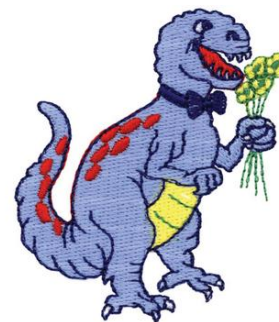

Name: Dinosaur With Flowers Machine
Embroidery Design

SKU: DC01-CH0099

Brand: Dakota Collectibles

Unique Colors: 13 (6 color Stops)

Unique Colors

	Color Name (Color Code)	Manufacturer - Type
	Super White (1001) [No Color Selected]	madeira - rayon
	Dusty Lilac (1263) [No Color Selected]	madeira - rayon
	Crocus (286)	Exquisite - Polyester 1000m