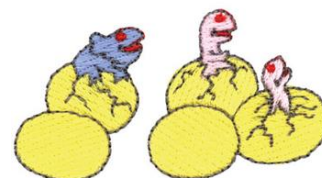

**Name:** Dino Eggs Machine Embroidery Design

**SKU:** DC01-CH0096

**Brand:** Dakota Collectibles

**Unique Colors:** 13 (5 color Stops)

## Unique Colors

	<b>Color Name (Color Code)</b>	<b>Manufacturer - Type</b>
	Super White (1001) [No Color Selected]	madeira - rayon
	Dusty Lilac (1263) [No Color Selected]	madeira - rayon
	Crocus (286)	Exquisite - Polyester 1000m

# Complete Color Sequence

#		Color Name (Color Code)	Manufacturer - Type
1		Super White (1001) [No Color Selected]	madeira - rayon
2		Super White (1001) [No Color Selected]	madeira - rayon
3		Crocus (286)	Exquisite - Polyester 1000m