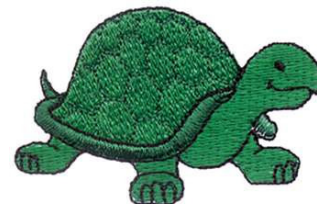

Name: Turtle Machine Embroidery Design

SKU: DC01-CH0062

Brand: Dakota Collectibles

Unique Colors: 13 (3 color Stops)

Unique Colors

| | Color Name (Color Code) | Manufacturer - Type |
|--|--|-----------------------------|
|  | Super White (1001) [No Color Selected] | madeira - rayon |
|  | Dusty Lilac (1263) [No Color Selected] | madeira - rayon |
|  | Crocus (286) | Exquisite - Polyester 1000m |