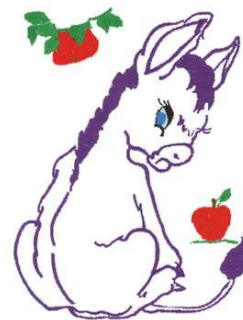

Name: Donkey Outline Machine Embroidery Design

SKU: DC01-CH0022

Brand: Dakota Collectibles

Unique Colors: 13 (7 color Stops)

Unique Colors

	Color Name (Color Code)	Manufacturer - Type
	Super White (1001) [No Color Selected]	madeira - rayon
	Dusty Lilac (1263) [No Color Selected]	madeira - rayon
	Crocus (286)	Exquisite - Polyester 1000m