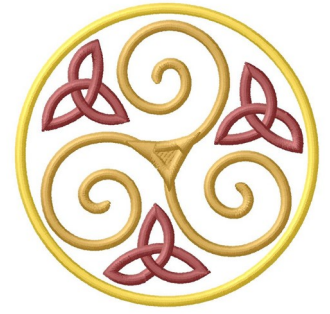

Name: Spiral Circle

SKU: GSD01-CELT304

Brand: Grand Slam Designs

Unique Colors: 13 (3 color Stops)

Unique Colors

	Color Name (Color Code)	Manufacturer - Type
	Super White (1001) [No Color Selected]	madeira - rayon
	Dusty Lilac (1263) [No Color Selected]	madeira - rayon
	Crocus (286)	Exquisite - Polyester 1000m

Complete Color Sequence

#		Color Name (Color Code)	Manufacturer - Type
1		Super White (1001) [No Color Selected]	madeira - rayon
2		Super White (1001) [No Color Selected]	madeira - rayon
3		Crocus (286)	Exquisite - Polyester 1000m