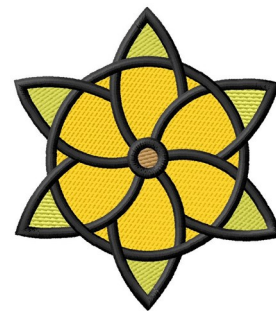

Name: Flower Circle Machine Embroidery Design

SKU: GSD01-CELT288

Brand: Grand Slam Designs

Unique Colors: 13 (4 color Stops)

Unique Colors

	Color Name (Color Code)	Manufacturer - Type
	Super White (1001) [No Color Selected]	madeira - rayon
	Dusty Lilac (1263) [No Color Selected]	madeira - rayon
	Crocus (286)	Exquisite - Polyester 1000m

Complete Color Sequence

#		Color Name (Color Code)	Manufacturer - Type
1		Super White (1001) [No Color Selected]	madeira - rayon
2		Super White (1001) [No Color Selected]	madeira - rayon
3		Crocus (286)	Exquisite - Polyester 1000m