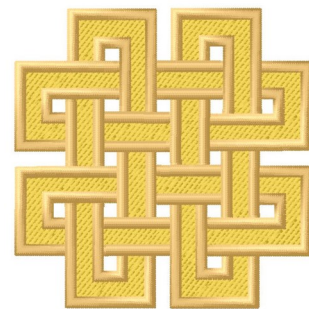

Name: Knot Square Machine Embroidery Design

SKU: GSD01-CELT252

Brand: Grand Slam Designs

Unique Colors: 13 (2 color Stops)

Unique Colors

	Color Name (Color Code)	Manufacturer - Type
	Super White (1001) [No Color Selected]	madeira - rayon
	Dusty Lilac (1263) [No Color Selected]	madeira - rayon
	Crocus (286)	Exquisite - Polyester 1000m

Complete Color Sequence

#		Color Name (Color Code)	Manufacturer - Type
1		Super White (1001) [No Color Selected]	madeira - rayon
2		Super White (1001) [No Color Selected]	madeira - rayon
3		Crocus (286)	Exquisite - Polyester 1000m