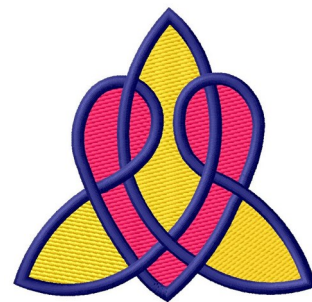

Name: Heart Pattern Machine Embroidery Design

SKU: GSD01-CELT238

Brand: Grand Slam Designs

Unique Colors: 13 (3 color Stops)

Unique Colors

	Color Name (Color Code)	Manufacturer - Type
	Super White (1001) [No Color Selected]	madeira - rayon
	Dusty Lilac (1263) [No Color Selected]	madeira - rayon
	Crocus (286)	Exquisite - Polyester 1000m

Complete Color Sequence

#		Color Name (Color Code)	Manufacturer - Type
1		Super White (1001) [No Color Selected]	madeira - rayon
2		Super White (1001) [No Color Selected]	madeira - rayon
3		Crocus (286)	Exquisite - Polyester 1000m