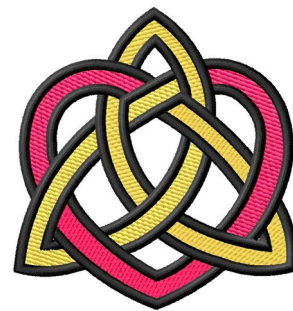

Name: Trinity Heart Machine Embroidery Design

SKU: GSD01-CELT226

Brand: Grand Slam Designs

Unique Colors: 13 (3 color Stops)

Unique Colors

	Color Name (Color Code)	Manufacturer - Type
	Super White (1001) [No Color Selected]	madeira - rayon
	Dusty Lilac (1263) [No Color Selected]	madeira - rayon
	Crocus (286)	Exquisite - Polyester 1000m

Complete Color Sequence

#		Color Name (Color Code)	Manufacturer - Type
1		Super White (1001) [No Color Selected]	madeira - rayon
2		Super White (1001) [No Color Selected]	madeira - rayon
3		Crocus (286)	Exquisite - Polyester 1000m