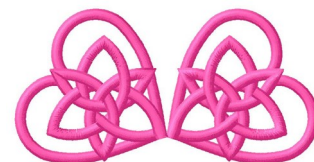

Name: Two Hearts Machine Embroidery Design

SKU: GSD01-CELT202

Brand: Grand Slam Designs

Unique Colors: 13 (1 color Stops)

Unique Colors

	Color Name (Color Code)	Manufacturer - Type
	Super White (1001) [No Color Selected]	madeira - rayon
	Dusty Lilac (1263) [No Color Selected]	madeira - rayon
	Crocus (286)	Exquisite - Polyester 1000m

Complete Color Sequence

#		Color Name (Color Code)	Manufacturer - Type
1		Super White (1001) [No Color Selected]	madeira - rayon
2		Super White (1001) [No Color Selected]	madeira - rayon
3		Crocus (286)	Exquisite - Polyester 1000m