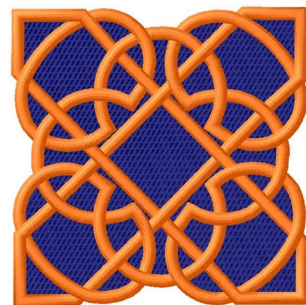

Name: Celtic Square Machine Embroidery Design

SKU: GSD01-CELT174

Brand: Grand Slam Designs

Unique Colors: 13 (2 color Stops)

Unique Colors

	Color Name (Color Code)	Manufacturer - Type
	Super White (1001) [No Color Selected]	madeira - rayon
	Dusty Lilac (1263) [No Color Selected]	madeira - rayon
	Crocus (286)	Exquisite - Polyester 1000m

Complete Color Sequence

#		Color Name (Color Code)	Manufacturer - Type
1		Super White (1001) [No Color Selected]	madeira - rayon
2		Super White (1001) [No Color Selected]	madeira - rayon
3		Crocus (286)	Exquisite - Polyester 1000m