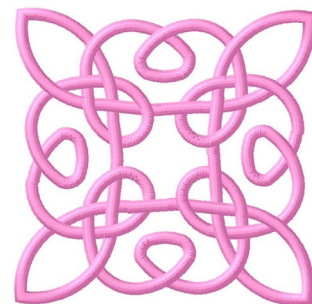

**Name:** Square Knot Outline Machine Embroidery Design

**SKU:** GSD01-CELT156

**Brand:** Grand Slam Designs

**Unique Colors:** 13 (1 color Stops)

## Unique Colors

	<b>Color Name (Color Code)</b>	<b>Manufacturer - Type</b>
	Super White (1001) [No Color Selected]	madeira - rayon
	Dusty Lilac (1263) [No Color Selected]	madeira - rayon
	Crocus (286)	Exquisite - Polyester 1000m

# Complete Color Sequence

#		Color Name (Color Code)	Manufacturer - Type
1		Super White (1001) [No Color Selected]	madeira - rayon
2		Super White (1001) [No Color Selected]	madeira - rayon
3		Crocus (286)	Exquisite - Polyester 1000m