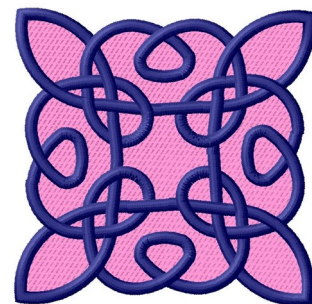

Name: Square Knot Machine Embroidery Design

SKU: GSD01-CELT154

Brand: Grand Slam Designs

Unique Colors: 13 (2 color Stops)

Unique Colors

	Color Name (Color Code)	Manufacturer - Type
	Super White (1001) [No Color Selected]	madeira - rayon
	Dusty Lilac (1263) [No Color Selected]	madeira - rayon
	Crocus (286)	Exquisite - Polyester 1000m

Complete Color Sequence

#		Color Name (Color Code)	Manufacturer - Type
1		Super White (1001) [No Color Selected]	madeira - rayon
2		Super White (1001) [No Color Selected]	madeira - rayon
3		Crocus (286)	Exquisite - Polyester 1000m